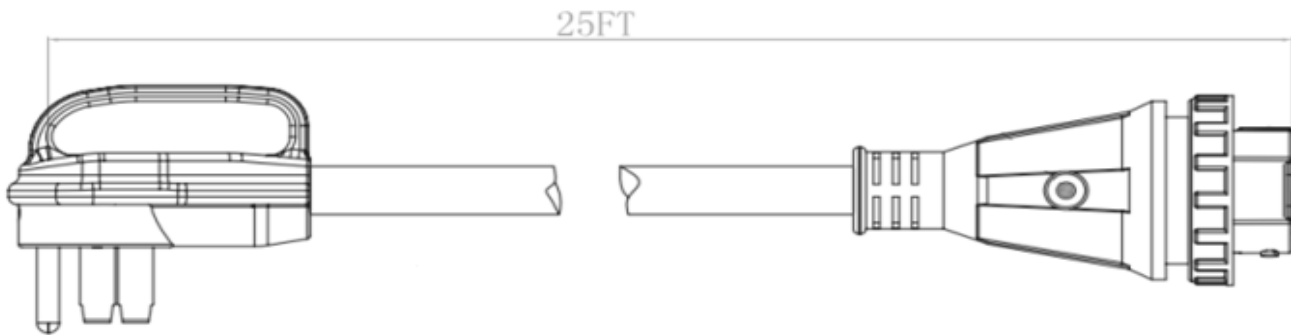

Standards and Certifications

ETL Listed to UL 3126867 (50P)
and CSA Standards:

toll free 800.307.6702 | park-power.com

Weekender™
by ParkPower®